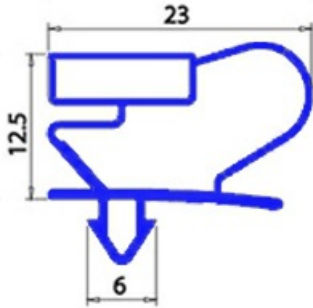

# GASKET MAGNETIC SNAP 385X260 MM QQ2

Date: 22-04-2025

## Technical data

SHORT SIDE mm	A=259 mm
LONG SIDE mm	B=386 mm
PROFILE TYPE	QQ2