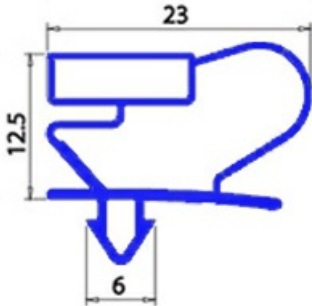

2103491

GASKET MAGNETIC SNAP 390X650MM O.D. QQ2

Date: 05-12-2024

**Technical data**

| | |
|---------------|----------|
| SHORT SIDE mm | A=390 mm |
| LONG SIDE mm | B=650 mm |
| PROFILE TYPE | QQ2 |

Manufacturer code