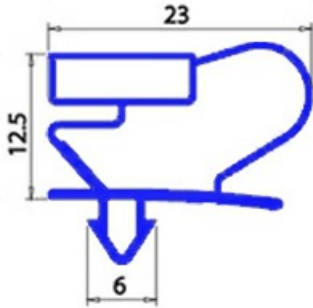

2103716

MAGNETIC SNAP IN GASKET 716X668MM QQ2

Date: 22-04-2025

Technical data

SHORT SIDE mm	A=668 mm
LONG SIDE mm	B=716 mm
PROFILE TYPE	QQ2

Manufacturer code

ANGELO PO GRANDI CUCINE SPA