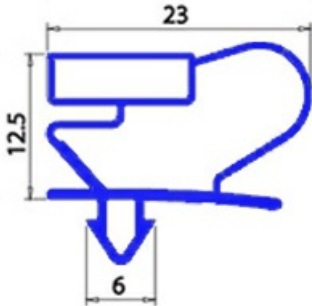

2103716

MAGNETIC SNAP IN GASKET 716X668MM QQ2

Date: 15-01-2025

**Technical data**

SHORT SIDE mm	A=668 mm
LONG SIDE mm	B=716 mm
PROFILE TYPE	QQ2

Manufacturer code

ANGELO PO GRANDI CUCINE SPA