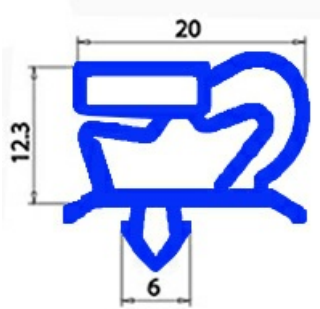

2103729

MAGNETIC SNAP IN GASKET FOR BLAST CHILLER SAGI 715X850MM QQ1

Date: 23-04-2025

ORIGINAL
OSP
SPARE PARTS

Technical data

SHORT SIDE mm	A=715 mm
LONG SIDE mm	B=850 mm
PROFILE TYPE	QQ1

Manufacturer code

_____ ANGELO PO GRANDI CUCINE SPA _____