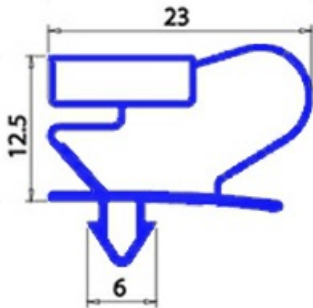

2103732

**MAGNETIC SNAP IN GASKET 387X151MM QQ2**

Date: 23-02-2025

ORIGINAL  
**OSP**  
SPARE PARTS**Technical data**

SHORT SIDE mm	A=151 mm
LONG SIDE mm	B=387 mm
PROFILE TYPE	QQ2

**Manufacturer code**

ANGELO PO GRANDI CUCINE SPA