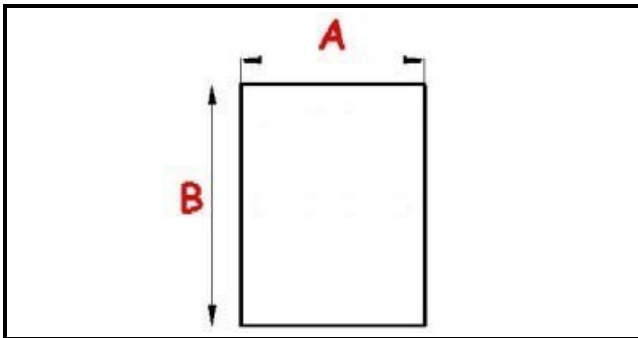

2103732

**MAGNETIC SNAP IN GASKET 387X151MM QQ2**

Date: 23-02-2025

ORIGINAL  
**OSP**  
SPARE PARTS**Technical data**

SHORT SIDE mm	A=151 mm
LONG SIDE mm	B=387 mm
PROFILE TYPE	QQ2

**Manufacturer code**

ANGELO PO GRANDI CUCINE SPA