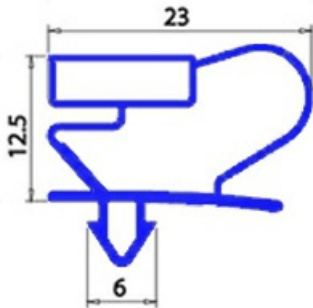

2103746

**MAGNETIC SNAP IN GASKET 1017X958MM QQ2**

Date: 15-01-2025

ORIGINAL  
**OSP**  
SPARE PARTS**Technical data**

SHORT SIDE mm	A=958 mm
LONG SIDE mm	B=1017 mm
PROFILE TYPE	QQ2

**Manufacturer code**

ANGELO PO GRANDI CUCINE SPA