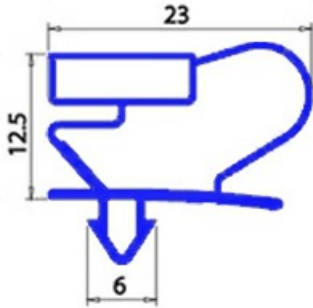

# MAGNETIC SNAP IN GASKET 1017X958MM QQ2

Date: 22-04-2025

ORIGINAL  
**OSP**  
SPARE PARTS

## Technical data

SHORT SIDE mm	A=958 mm
LONG SIDE mm	B=1017 mm
PROFILE TYPE	QQ2