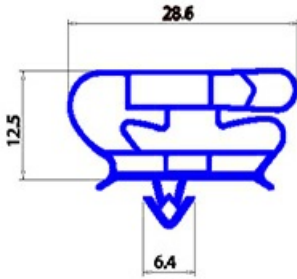

2123226

MAGNETIC SNAP IN GASKET 29X392MM YY28

Date: 22-04-2025

Technical data

SHORT SIDE mm	A=269mm
LONG SIDE mm	B=392mm
PROFILE TYPE	YY28

Manufacturer code

ANGELO PO GRANDI CUCINE SPA
ANGELO PO GRANDI CUCINE SPA