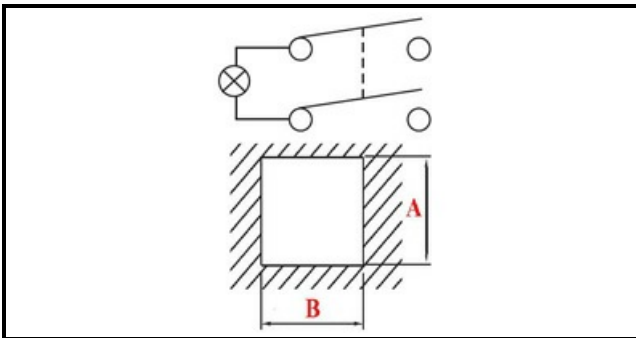

1105308

GREEN BIPOLAR SWITCH

Date: 05-12-2024

ORIGINAL
OSP
SPARE PARTS

Technical data

DEPTH MM	B=25mm
WIDTH MM	A=25mm
NUMBER OF POLES	POLI/POLES=4
NUMBER OF POSITIONS	0-1
COLOR	VERDE/GREEN
VOLT	250V

Manufacturer code