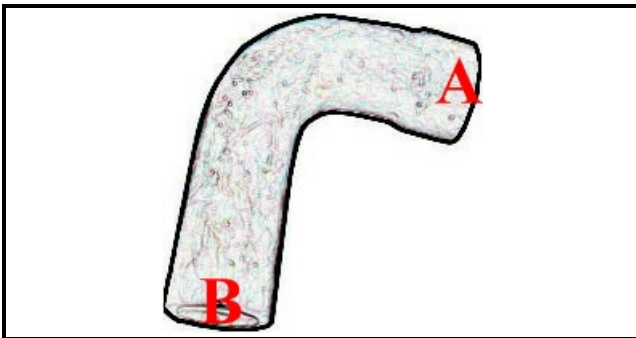

2108432

SUCTION SLEEVE

Date: 08-01-2025

ORIGINAL
OSP
SPARE PARTS**Technical data**

MINIMUM INTERNAL DIAMETER mm	B=44mm
MAXIMUM INTERNAL DIAMETER mm	A=46mm
NUMBER OF WAYS	2 VIE/WAYS

Manufacturer code

ANGELO PO GRANDI CUCINE SPA