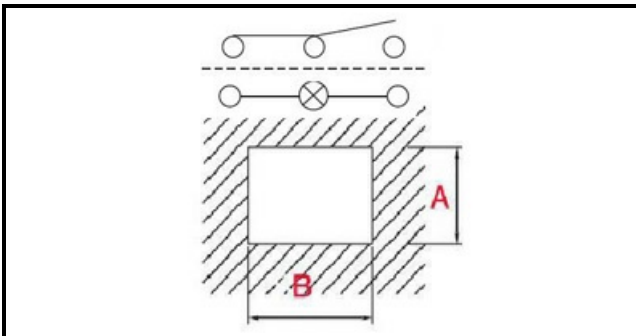

1105186

WHITE LAMP UNIP. SWITCH

Date: 15-03-2025

ORIGINAL
OSP
SPARE PARTS**Technical data**

DEPTH MM	B=27mm
WIDTH MM	A=21mm
NUMBER OF POLES	POLI/POLES=4
NUMBER OF POSITIONS	0-1
COLOR	BIANCO/WHITE
VOLT	250V