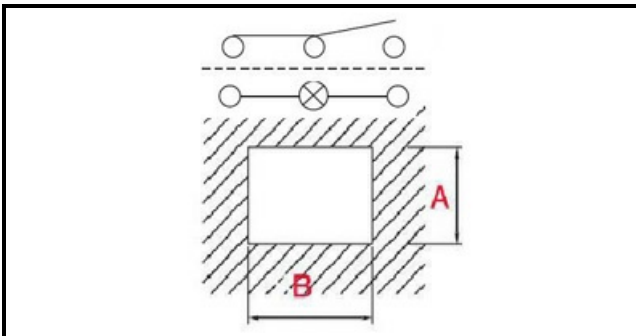

1105186

WHITE LAMP UNIP. SWITCH

Date: 23-11-2024

ORIGINAL
OSP
SPARE PARTS**Technical data**

DEPTH MM	B=27mm
WIDTH MM	A=21mm
NUMBER OF POLES	POLI/POLES=4
NUMBER OF POSITIONS	0-1
COLOR	BIANCO/WHITE
VOLT	250V