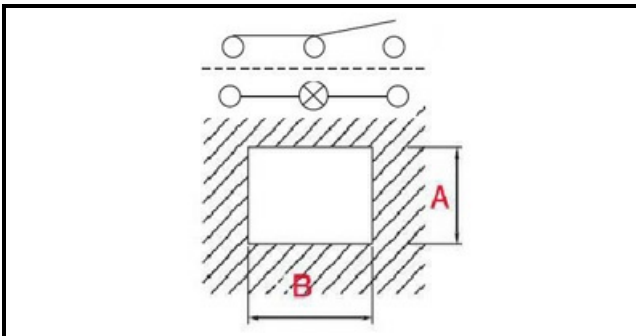

1105186

WHITE LAMP UNIP. SWITCH

Date: 08-01-2025

**ORIGINAL
OSP
SPARE PARTS****Technical data**

DEPTH MM	B=27mm
WIDTH MM	A=21mm
NUMBER OF POLES	POLI/POLES=4
NUMBER OF POSITIONS	0-1
COLOR	BIANCO/WHITE
VOLT	250V