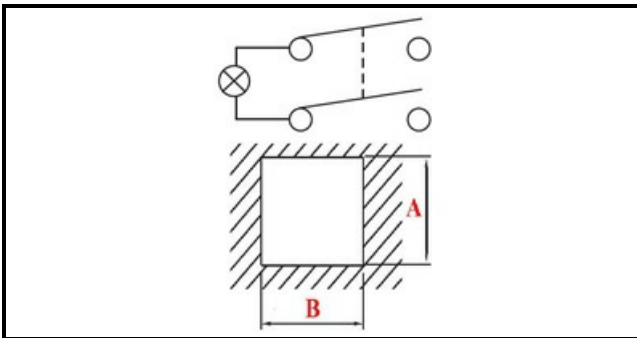

1105308

GREEN BIPOLAR SWITCH

Date: 23-11-2024

ORIGINAL
OSP
SPARE PARTS

Technical data

| | |
|---------------------|--------------|
| DEPTH MM | B=25mm |
| WIDTH MM | A=25mm |
| NUMBER OF POLES | POLI/POLES=4 |
| NUMBER OF POSITIONS | 0-1 |
| COLOR | VERDE/GREEN |
| VOLT | 250V |