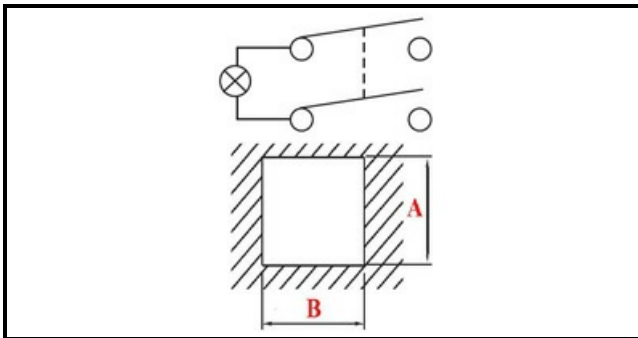

1105308

GREEN BIPOLAR SWITCH

Date: 08-01-2025

ORIGINAL
OSP
SPARE PARTS

Technical data

| | |
|---------------------|--------------|
| DEPTH MM | B=25mm |
| WIDTH MM | A=25mm |
| NUMBER OF POLES | POLI/POLES=4 |
| NUMBER OF POSITIONS | 0-1 |
| COLOR | VERDE/GREEN |
| VOLT | 250V |