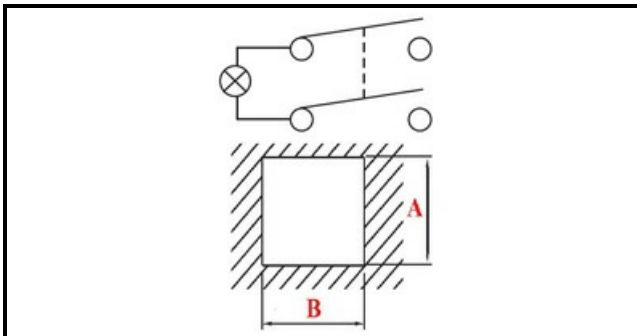

1105308

GREEN BIPOLAR SWITCH

Date: 15-03-2025

ORIGINAL
OSP
SPARE PARTS

Technical data

DEPTH MM	B=25mm
WIDTH MM	A=25mm
NUMBER OF POLES	POLI/POLES=4
NUMBER OF POSITIONS	0-1
COLOR	VERDE/GREEN
VOLT	250V

Manufacturer code