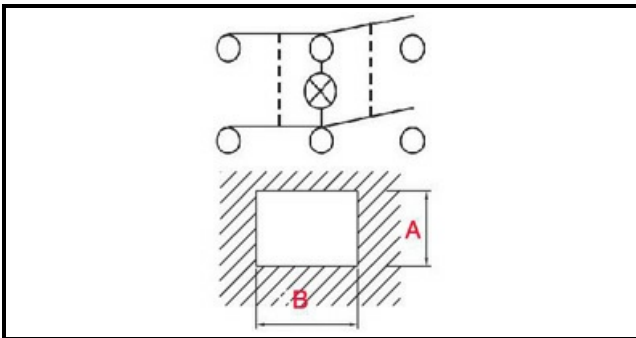

1105007

GREEN LUMINOUS BIPOLAR TWO-WAYS SWITCH 0-1

Date: 15-11-2024

Technical data

DEPTH MM	B=30mm
WIDTH MM	A=22mm
NUMBER OF POLES	POLI/POLES=6
NUMBER OF POSITIONS	0-1
COLOR	VERDE/GREEN
VOLT	230V

Manufacturer code