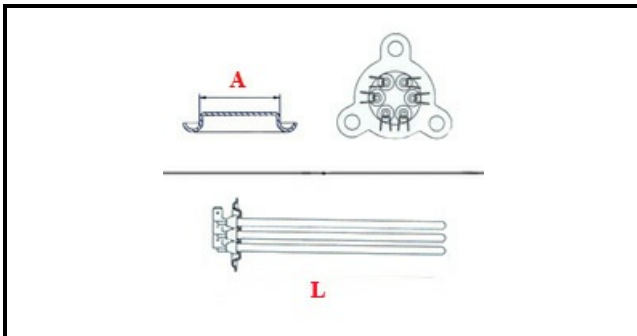

# HEATING ELEMENT 220V 4500W

Date: 24-11-2024

ORIGINAL  
**OSP**  
SPARE PARTS

## Technical data

|                            |                                       |
|----------------------------|---------------------------------------|
| DEPTH MM                   | L=270mm                               |
| ELEMENTS                   | ELEMENTI/ELEMENTS=3                   |
| TRIANGULAR FLANGE          | TRIANGOLARE/TRIANGULAR<br>FLANGE=62mm |
| DIAMETER mm                | A=62mm                                |
| KILOWATT KW                | KW=4,5                                |
| WATT                       | WATT=4500                             |
| THREE PHASE                | TRIFASE/THREEPHASE                    |
| NUMBER OF POLES            | POLI/POLES=6                          |
| NUMBER OF HOLES            | FORI/HOLES=3                          |
| GASKET                     | 2101058                               |
| IMMERSION HEATING ELEMENTS | IMMERSIONE/IMMERSION                  |