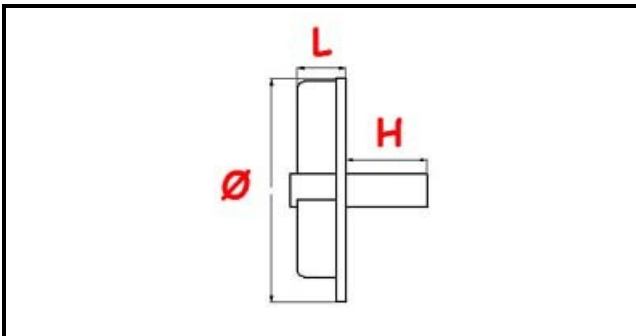

3109163

IMPELLOR C.A. 0.25HP

Date: 22-11-2024

**Technical data**

WIDTH MM	L=20mm
HEIGHT MM	H=16mm
DIAMETER mm	Ø=83mm
TYPE	APERTA/OPEN

Manufacturer code

ARISTARCO / KASTEL S.P.A.