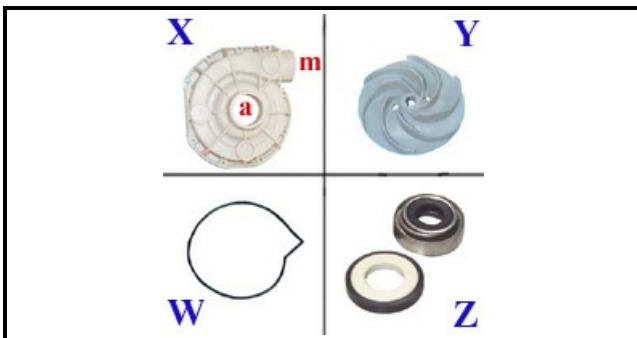

1203048

WASHING PUMP 0.185 KW 230V 50Hz

Date: 22-11-2024

ORIGINAL
OSP
SPARE PARTS**Technical data**

DIAMETER SUCTION mm	A=33mm
DIAMETER FLOW mm	M=30mm
KILOWATT KW	KW=0,19
MONOPHASE	230V
HP - POWER	HP=0,15
HERTZ -HZ-	Hz=50
DIRECTION OF ROTATION LEFT	SX/LEFT
FAN	Y=3109277
CAPACITOR	1135007