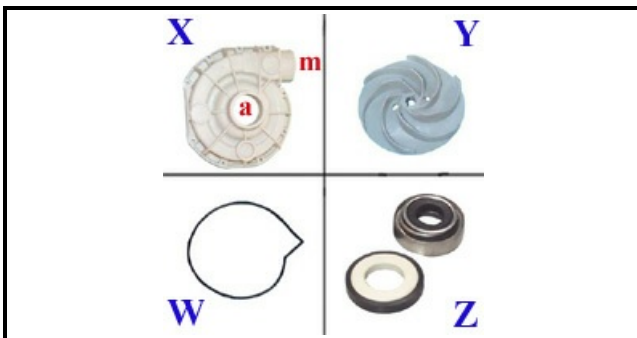

1203048

WASHING PUMP 0.185 KW 230V 50Hz

Date: 22-12-2024

ORIGINAL
OSP
SPARE PARTS**Technical data**

DIAMETER SUCTION mm	A=33mm
DIAMETER FLOW mm	M=30mm
KILOWATT KW	KW=0,19
MONOPHASE	230V
HP - POWER	HP=0,15
HERTZ -HZ-	Hz=50
DIRECTION OF ROTATION LEFT	SX/LEFT
FAN	Y=3109277
CAPACITOR	1135007