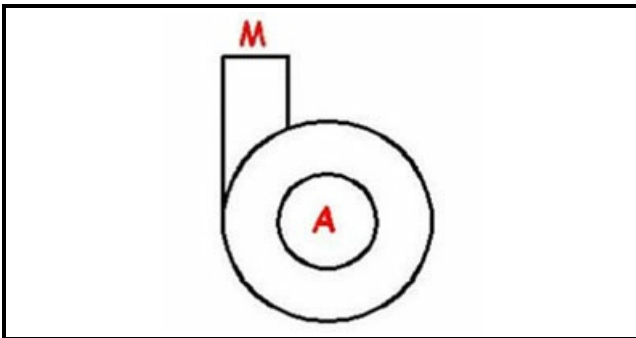

1203092

DRAIN PUMP

Date: 22-11-2024

ORIGINAL
OSP
SPARE PARTS**Technical data**

DIAMETER SUCTION mm	A=30mm
DIAMETER FLOW mm	B=22mm
KILOWATT KW	KW=0,03
MONOPHASE	MONOFASE/MONOPHASE

Manufacturer code

ARISTARCO / KASTEL S.P.A.