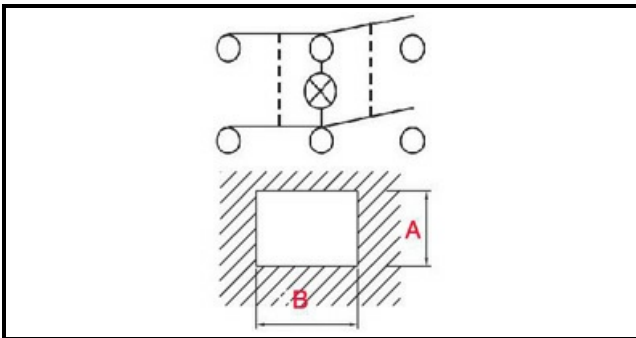

1105007

GREEN LUMINOUS BIPOLAR TWO-WAYS SWITCH 0-1

Date: 25-11-2024

Technical data

DEPTH MM	B=30mm
WIDTH MM	A=22mm
NUMBER OF POLES	POLI/POLES=6
NUMBER OF POSITIONS	0-1
COLOR	VERDE/GREEN
VOLT	230V

Manufacturer code