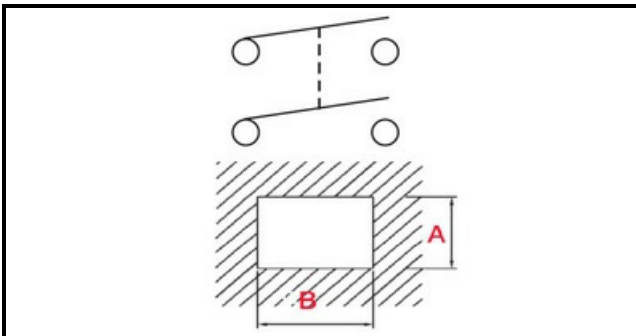

1105216

**SWITCH CM SA**

Date: 22-11-2024

**Technical data**

DEPTH MM	B=24mm
WIDTH MM	A=19mm
DIAMETER mm	Ø=16mm
NUMBER OF POLES	POLI/POLES=4
NUMBER OF POSITIONS	0-1
COLOR	GRIGIO/GREY
VOLT	230V

**Manufacturer code**