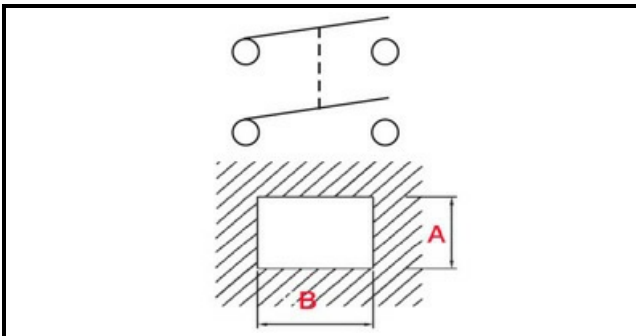

1105216

**SWITCH CM SA**

Date: 22-12-2024

**Technical data**

DEPTH MM	B=24mm
WIDTH MM	A=19mm
DIAMETER mm	Ø=16mm
NUMBER OF POLES	POLI/POLES=4
NUMBER OF POSITIONS	0-1
COLOR	GRIGIO/GREY
VOLT	230V

**Manufacturer code**