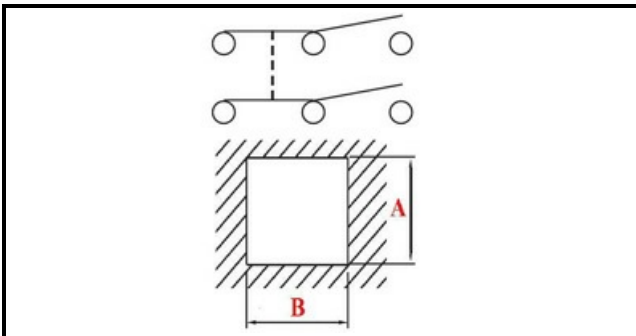

1105218

SWITCH CM D-D

Date: 22-12-2024

**Technical data**

DEPTH MM	B=24mm
WIDTH MM	A=19mm
DIAMETER mm	Ø=16mm
NUMBER OF POLES	POLI/POLES=6
NUMBER OF POSITIONS	0-1
COLOR	GRIGIO/GREY
VOLT	230V

Manufacturer code