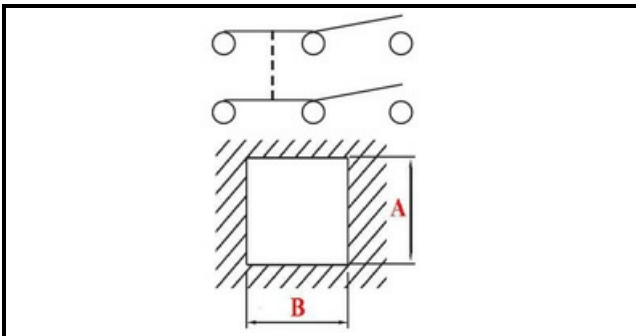

1105218

SWITCH CM D-D

Date: 22-11-2024

**Technical data**

DEPTH MM	B=24mm
WIDTH MM	A=19mm
DIAMETER mm	Ø=16mm
NUMBER OF POLES	POLI/POLES=6
NUMBER OF POSITIONS	0-1
COLOR	GRIGIO/GREY
VOLT	230V

Manufacturer code