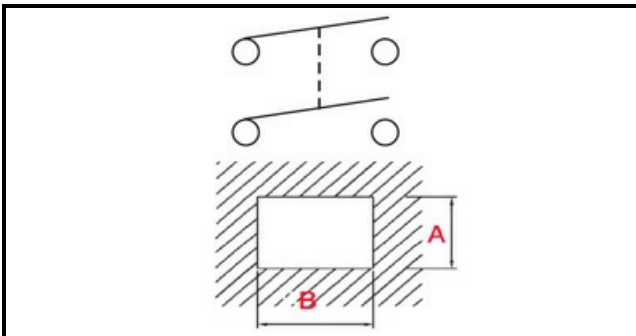

1105448

SWITCH 2-POLES BLACK

Date: 24-11-2024

ORIGINAL
OSP
SPARE PARTS

Technical data

DEPTH MM	B=24mm
WIDTH MM	A=19mm
NUMBER OF POLES	POLI/POLES=4
NUMBER OF POSITIONS	0-1
COLOR	NERO/BLACK
VOLT	230V
DEPTH MM	L tasto=15mm
WIDTH MM	P tasto=11mm