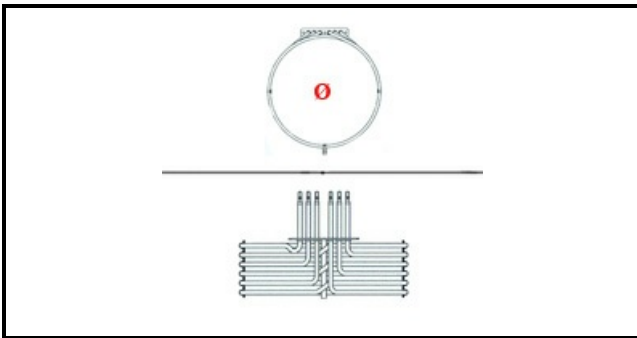

1101963

HEATING ELEMENT 9000W-220V COD.1GIK3C335003

Date: 05-04-2025

ORIGINAL
OSP
SPARE PARTS

Technical data

HEIGHT MM	H=83mm
ELEMENTS	ELEMENTI/ELEMENTS=3
SQUARE FLANGE	RETTANGOLARE/SQUARE FLANGE=143X25mm
DIAMETER mm	Ø=335mm
KILOWATT KW	KW=9
WATT	WATT=9000
THREE PHASE	TRIFASE/THREEPHASE
NUMBER OF POLES	POLI/POLES=6
NUMBER OF HOLES	FORI/HOLES=3
DRY HEATING ELEMENT	SECCO/DRY