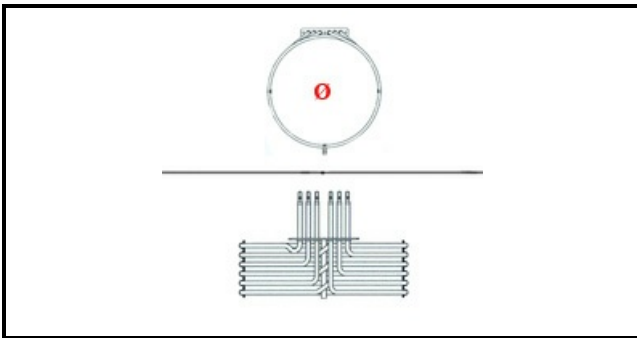

1201028

HEATING ELEMENT 5000W 230V

Date: 05-04-2025

ORIGINAL
OSP
SPARE PARTS

Technical data

DEPTH MM	L=250mm
HEIGHT MM	H=140mm
ELEMENTS	ELEMENTI/ELEMENTS=3
SQUARE FLANGE	RETTANGOLARE/SQUARE FLANGE=140X25mm
DIAMETER mm	Ø=230mm
KILOWATT KW	KW=5
WATT	WATT=5000
MONOPHASE	MONOFASE/MONOPHASE
NUMBER OF POLES	POLI/POLES=6
NUMBER OF HOLES	FORI/HOLES=2
DRY HEATING ELEMENT	SECCO/DRY
EXTERNAL DIAMETER mm	Ø=230mm
INTERNAL DIAMETER mm	Ø=210mm