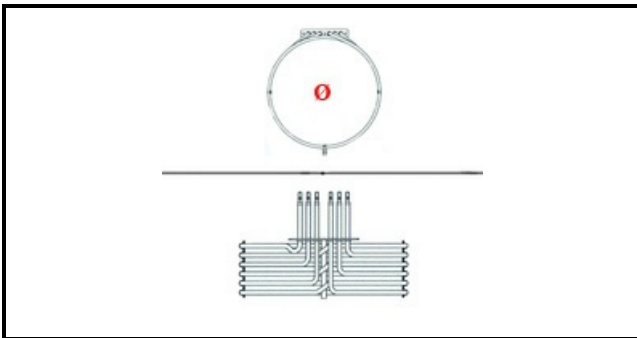

1201028

HEATING ELEMENT 5000W 230V

Date: 23-11-2024

ORIGINAL
OSP
SPARE PARTS

Technical data

DEPTH MM	L=250mm
HEIGHT MM	H=140mm
ELEMENTS	ELEMENTI/ELEMENTS=3
SQUARE FLANGE	RETTANGOLARE/SQUARE FLANGE=140X25mm
DIAMETER mm	Ø=230mm
KILOWATT KW	KW=5
WATT	WATT=5000
MONOPHASE	MONOFASE/MONOPHASE
NUMBER OF POLES	POLI/POLES=6
NUMBER OF HOLES	FORI/HOLES=2
DRY HEATING ELEMENT	SECCO/DRY
EXTERNAL DIAMETER mm	Ø=230mm
INTERNAL DIAMETER mm	Ø=210mm