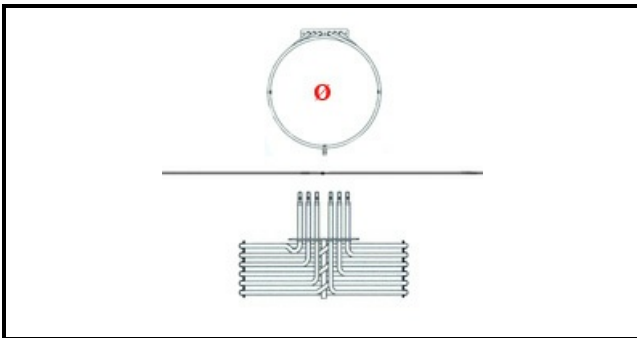

# HEATING ELEMENT 5000W 230V

Date: 27-01-2025

ORIGINAL  
**OSP**  
SPARE PARTS

## Technical data

DEPTH MM	L=250mm
HEIGHT MM	H=140mm
ELEMENTS	ELEMENTI/ELEMENTS=3
SQUARE FLANGE	RETTANGOLARE/SQUARE FLANGE=140X25mm
DIAMETER mm	Ø=230mm
KILOWATT KW	KW=5
WATT	WATT=5000
MONOPHASE	MONOFASE/MONOPHASE
NUMBER OF POLES	POLI/POLES=6
NUMBER OF HOLES	FORI/HOLES=2
DRY HEATING ELEMENT	SECCO/DRY
EXTERNAL DIAMETER mm	Ø=230mm
INTERNAL DIAMETER mm	Ø=210mm