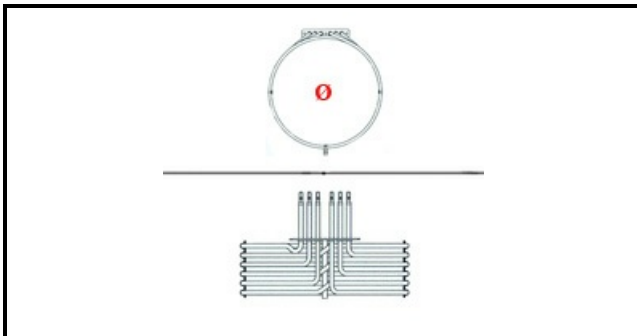

1201149

HEATING ELEMENT 9000W-240V COD.1GIK3C335002

Date: 26-12-2024

ORIGINAL
OSP
SPARE PARTS**Technical data**

DEPTH MM	L=396mm
HEIGHT MM	H=83mm
ELEMENTS	ELEMENTI/ELEMENTS=3
SQUARE FLANGE	RETTANGOLARE/SQUARE FLANGE=142X25mm
KILOWATT KW	KW=9
WATT	WATT=9000
MONOPHASE	MONOFASE/MONOPHASE
NUMBER OF POLES	POLI/POLES=6
NUMBER OF HOLES	FORI/HOLES=2
DRY HEATING ELEMENT	SECCO/DRY
EXTERNAL DIAMETER mm	Ø=330mm
INTERNAL DIAMETER mm	Ø=315mm