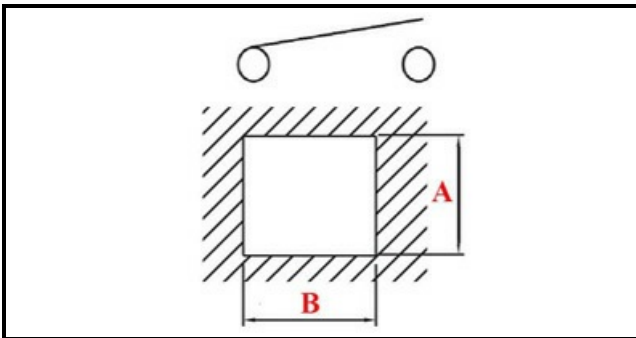

1108214

PUSH BUTTON

Date: 25-11-2024

**ORIGINAL
OSP
SPARE PARTS****Technical data**

DEPTH MM	B=28mm
WIDTH MM	A=11mm
NUMBER OF POLES	poles=2
FASTON MM	6,3mm

Manufacturer code

CASTEL MAC SRL
SCOTSMAN ICE Srl.
BAR LINE DIV. DELLA FRIMONT SPA