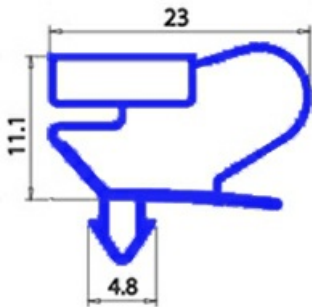

2103181

Date: 24-11-2024

ORIGINAL
OSP
SPARE PARTS

Technical data

SHORT SIDE mm	A=707 mm
LONG SIDE mm	B=770 mm
PROFILE TYPE	QQ9

Manufacturer code

SCOTSMAN ICE Srl.
CASTEL MAC SRL
BAR LINE DIV. DELLA FRIMONT SPA