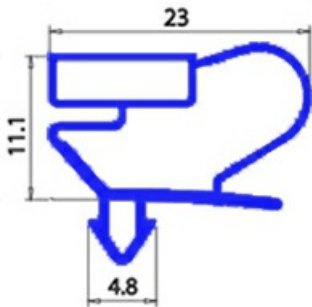

2103181

Date: 04-03-2025

ORIGINAL
OSP
SPARE PARTS

Technical data

SHORT SIDE mm	A=707 mm
LONG SIDE mm	B=770 mm
PROFILE TYPE	QQ9

Manufacturer code

SCOTSMAN ICE Srl.
CASTEL MAC SRL
BAR LINE DIV. DELLA FRIMONT SPA