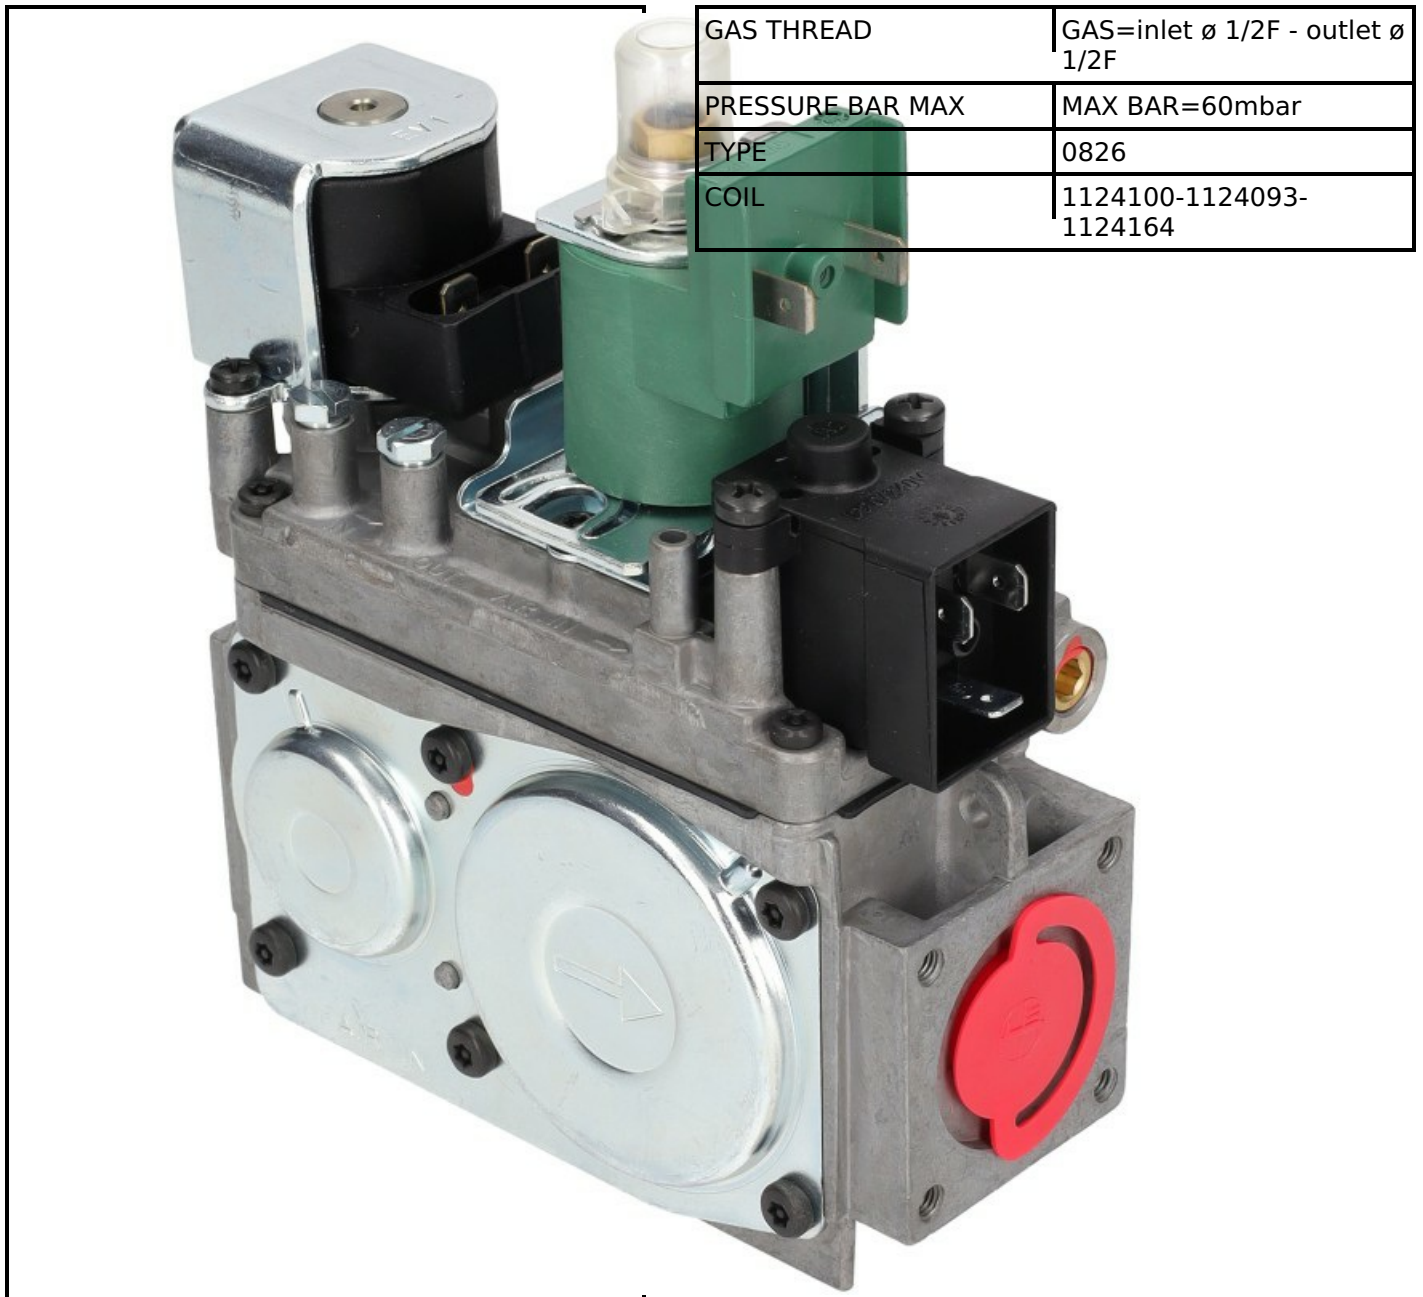

4146051

GAS VALVE 826 NOVA LA 220V 50 HZ

Date: 07-04-2025

Technical data

Manufacturer code

SIT SPA

MBM- EUROTEC SRL -

POLARIS ALI GROUP SRL A SOCIO UNICO