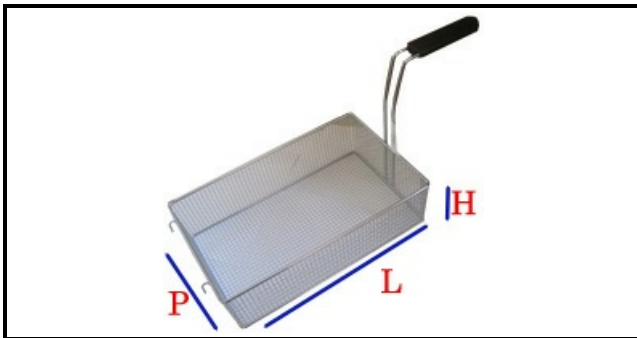

5107028

BASKET 250X105X245MM

Date: 22-11-2024

ORIGINAL
OSP
SPARE PARTS**Technical data**

DEPTH MM	L=250mm
WIDTH MM	P=105mm
HEIGHT MM	H=245mm
TYPE	CUOCIPASTA/PASTA COOKER
MATERIAL	INOX

Manufacturer code

BERTO'S SPA