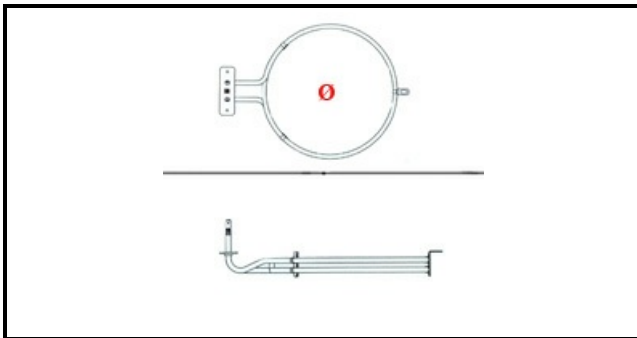

### Technical data

DEPTH MM	L=210mm
HEIGHT MM	H=27mm
ELEMENTS	ELEMENTI/ELEMENTS=1
SQUARE FLANGE	RETTANGOLARE/SQUARE FLANGE=100X22mm
EXTERNAL DIAMETER mm	Ø=190mm
KILOWATT KW	KW=2,5
WATT	WATT=2500
MONOPHASE	MONOFASE/MONOPHASE
NUMBER OF POLES	POLI/POLES=2
DRY HEATING ELEMENT	SECCO/DRY
INTERNAL DIAMETER mm	Ø=176mm