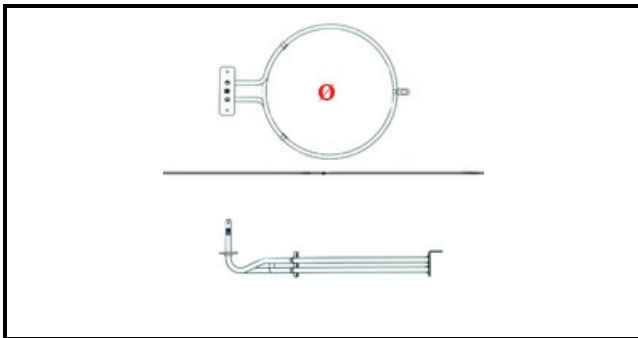

1101192

HEATING ELEMENT 2500W 240V D. 190

Date: 22-11-2024

Technical data

DEPTH MM	L=210mm
HEIGHT MM	H=27mm
ELEMENTS	ELEMENTI/ELEMENTS=1
SQUARE FLANGE	RETTANGOLARE/SQUARE FLANGE=100X22mm
EXTERNAL DIAMETER mm	Ø=190mm
KILOWATT KW	KW=2,5
WATT	WATT=2500
MONOPHASE	MONOFASE/MONOPHASE
NUMBER OF POLES	POLI/POLES=2
DRY HEATING ELEMENT	SECCO/DRY
INTERNAL DIAMETER mm	Ø=176mm