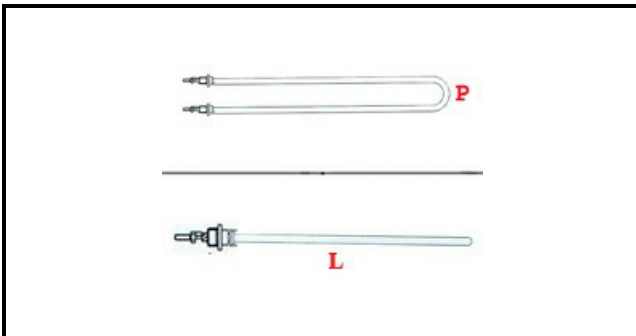

1101992

**HEATING ELEMENT 1500/1800W 220/240V**

Date: 22-12-2024

**Technical data**

DEPTH MM	L=412mm
WIDTH MM	P=50mm
ELEMENTS	ELEMENTI/ELEMENTS=1
DIAMETER mm	Ø=17mm
KILOWATT KW	KW=1,5
WATT	WATT=1500
MONOPHASE	MONOFASE/MONOPHASE
GAS THREAD	3/8"
NUMBER OF POLES	POLI/POLES=2
IMMERSION HEATING ELEMENTS	IMMERSIONE/IMMERSION