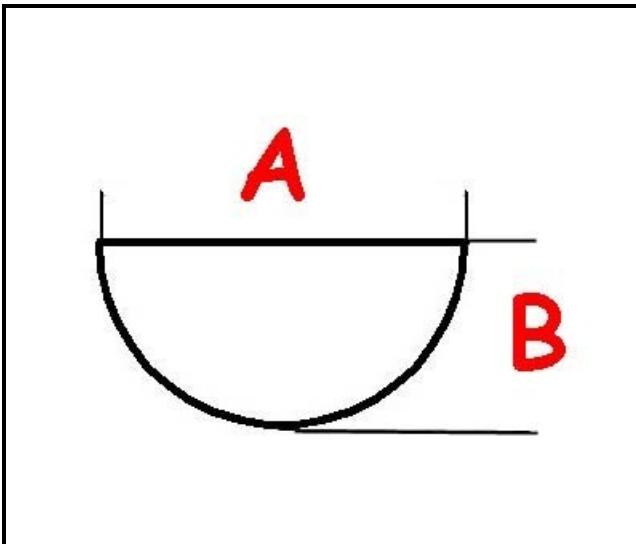

3108076

GAS COCK HANDLE D. 6X5

Date: 22-11-2024

**Technical data**

DEPTH MM	A=6mm
WIDTH MM	B=5mm
EXTERNAL DIAMETER mm	Ø=70mm
HOLE FOR HALF-MOON SHAFT	MEZZALUNA/HALF-MOON
SCREEN PRINTING	3108029
SCREEN PRINTING	3108030
SCREEN PRINTING	3108031