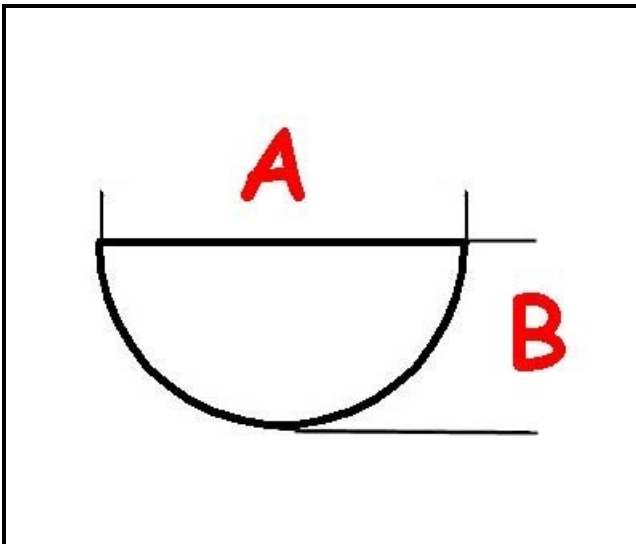

3108076

GAS COCK HANDLE D. 6X5

Date: 22-12-2024

**Technical data**

DEPTH MM	A=6mm
WIDTH MM	B=5mm
EXTERNAL DIAMETER mm	Ø=70mm
HOLE FOR HALF-MOON SHAFT	MEZZALUNA/HALF-MOON
SCREEN PRINTING	3108029
SCREEN PRINTING	3108030
SCREEN PRINTING	3108031