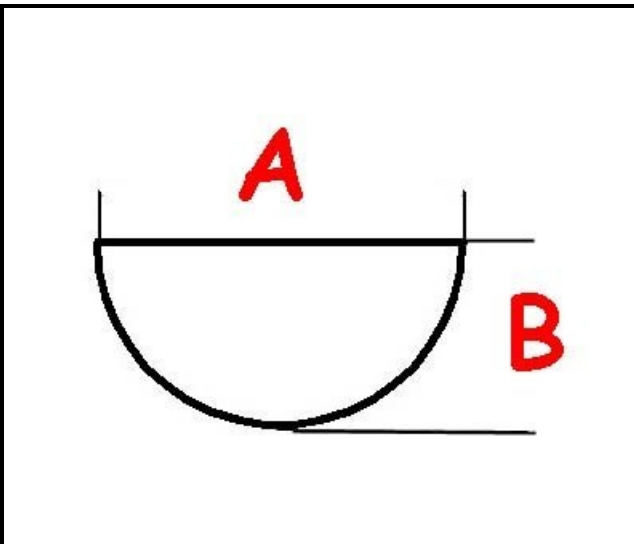

3108076

**GAS COCK HANDLE D. 6X5**

Date: 22-01-2025

**Technical data**

DEPTH MM	A=6mm
WIDTH MM	B=5mm
EXTERNAL DIAMETER mm	Ø=70mm
HOLE FOR HALF-MOON SHAFT	MEZZALUNA/HALF-MOON
SCREEN PRINTING	3108029
SCREEN PRINTING	3108030
SCREEN PRINTING	3108031