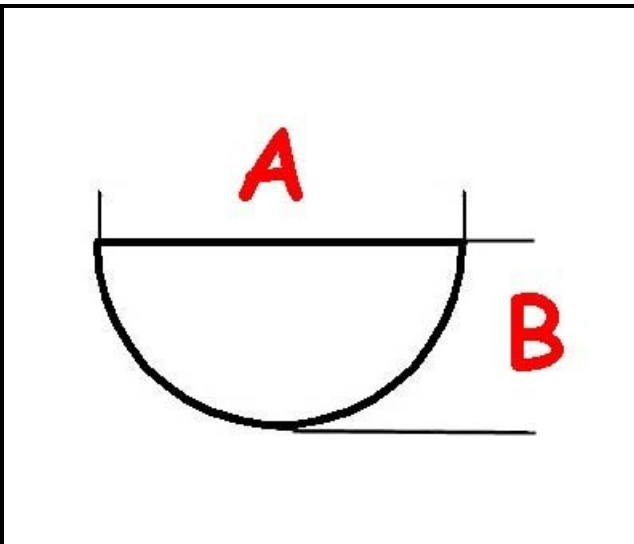

3108076

GAS COCK HANDLE D. 6X5

Date: 27-02-2025

**Technical data**

DEPTH MM	A=6mm
WIDTH MM	B=5mm
EXTERNAL DIAMETER mm	Ø=70mm
HOLE FOR HALF-MOON SHAFT	MEZZALUNA/HALF-MOON
SCREEN PRINTING	3108029
SCREEN PRINTING	3108030
SCREEN PRINTING	3108031