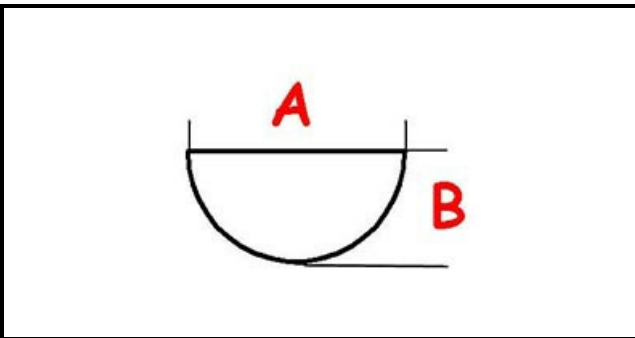

3108526

KNOB RED PAINTED 8X6, 5

Date: 27-02-2025

ORIGINAL
OSP
SPARE PARTS**Technical data**

DEPTH MM	A=8mm
WIDTH MM	B=6,5mm
EXTERNAL DIAMETER mm	Ø=72mm
HOLE FOR HALF-MOON SHAFT	MEZZALUNA/HALF-MOON

Manufacturer code