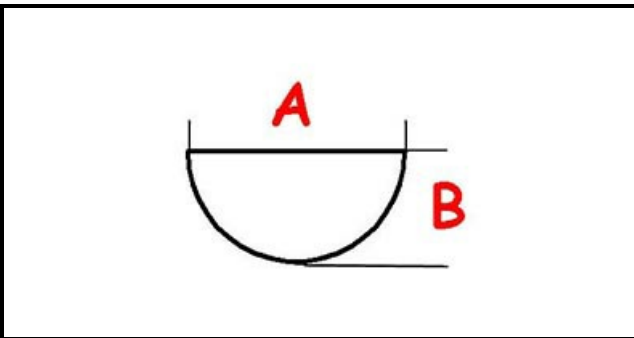

3108526

KNOB RED PAINTED 8X6, 5

Date: 22-11-2024

ORIGINAL
OSP
SPARE PARTS**Technical data**

DEPTH MM	A=8mm
WIDTH MM	B=6,5mm
EXTERNAL DIAMETER mm	Ø=72mm
HOLE FOR HALF-MOON SHAFT	MEZZALUNA/HALF-MOON

Manufacturer code