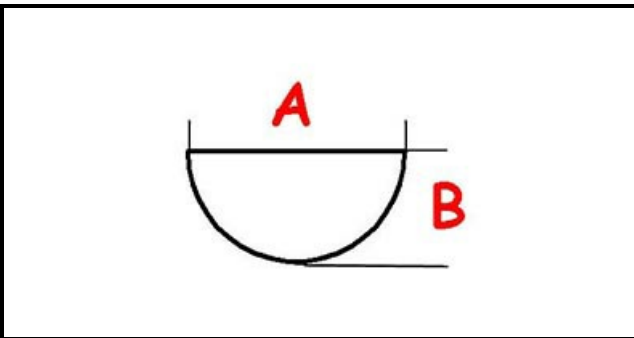

3108528

**KNOB STUD 180 8X6, 5 - PA66**

Date: 24-11-2024

ORIGINAL  
**OSP**  
SPARE PARTS**Technical data**

DEPTH MM	A=8mm
WIDTH MM	B=6mm
EXTERNAL DIAMETER mm	Ø=69mm
HOLE FOR HALF-MOON SHAFT	MEZZALUNA/HALF-MOON