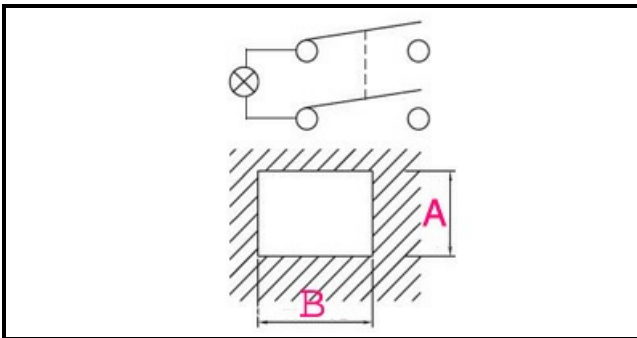

1105008

GREEN SWITCH 4 POLES

Date: 27-02-2025

Technical data

DEPTH MM	B=30mm
WIDTH MM	A=22mm
NUMBER OF POLES	POLI/POLES=4
NUMBER OF POSITIONS	0-1
COLOR	VERDE/GREEN
VOLT	230V

Manufacturer code

BERTO'S SPA
GIGA GRANDI CUCINE SRL
DIHR - ALI GROUP SRL A SOCIO UNICO
ADLER S.P.A.
ELECTROLUX PROFESSIONAL S.P.A.
ELECTROLUX PROFESSIONAL S.P.A.
LOTUS SPA
MARENO ALI GROUP SRL A SOCIO UNICO
BREMA GROUP S.P.A.
RANCILIO GROUP SPA CON SOCIO UNICO
ARISTARCO / KASTEL S.P.A.
ARISTARCO / KASTEL S.P.A.