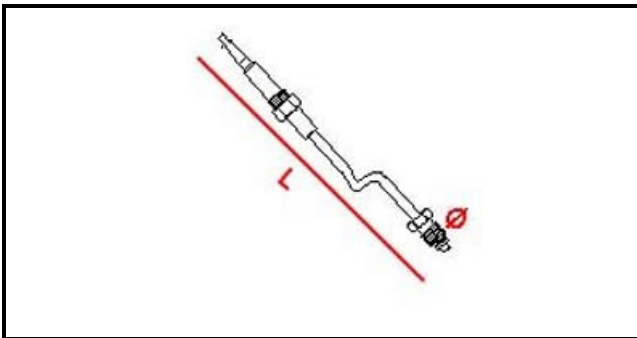

4101096

THERMOCOUPLE 600 mm FOR ECO POWER-fp

Date: 27-02-2025

ORIGINAL
OSP
SPARE PARTS**Technical data**

DEPTH MM	L=600mm
THREAD MA	9X1
MATERIAL	RAME/COPPER

Manufacturer code

BERTO'S SPA