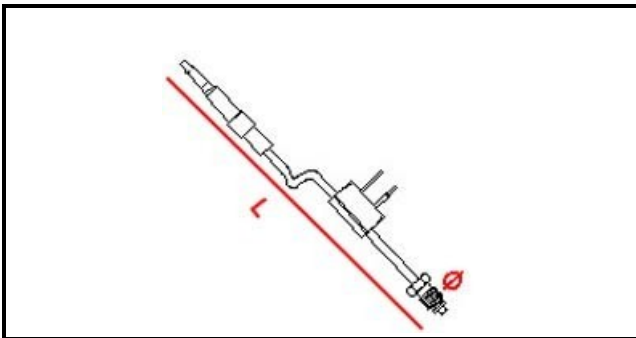

4101112

INTERRUPTED THERMOCOUPLE 1200MM M8X1

Date: 22-11-2024

ORIGINAL
OSP
SPARE PARTS**Technical data**

DEPTH MM	L=1200mm
THREAD MA	8X1
MATERIAL	RAME/COPPER

Manufacturer code

BERTO'S SPA