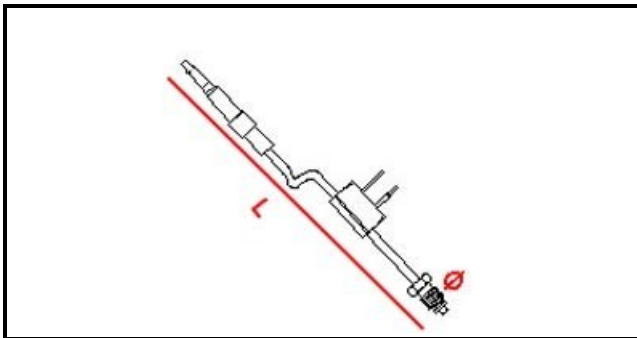

4101112

INTERRUPTED THERMOCOUPLE 1200MM M8X1

Date: 22-01-2025

ORIGINAL
OSP
SPARE PARTS**Technical data**

DEPTH MM	L=1200mm
THREAD MA	8X1
MATERIAL	RAME/COPPER

Manufacturer code

BERTO'S SPA