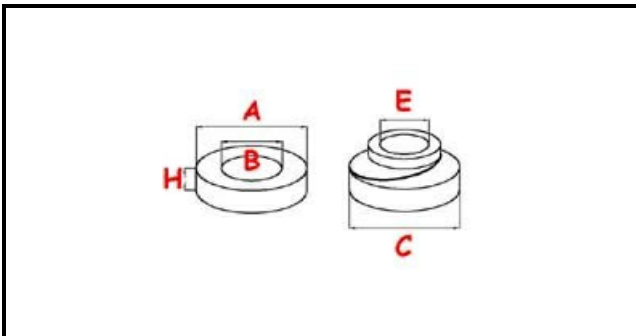

4114649

SEAL CERAMIC

Date: 14-11-2024

ORIGINAL
OSP
SPARE PARTS**Technical data**

| | |
|---|----------|
| MECHANIC SEAL EXTERNAL DIAMETER mm | C=40mm |
| MECHANIC SEAL INTERNAL DIAMETER mm | E=26mm |
| BAKED CLAY SEAL EXTERNAL DIAMETER mm | A=39mm |
| BAKED CLAY SEAL INTERNAL DIAMETER mm | B=26mm |
| BAKED CLAY SEAL HEIGHT mm | H=12,5mm |