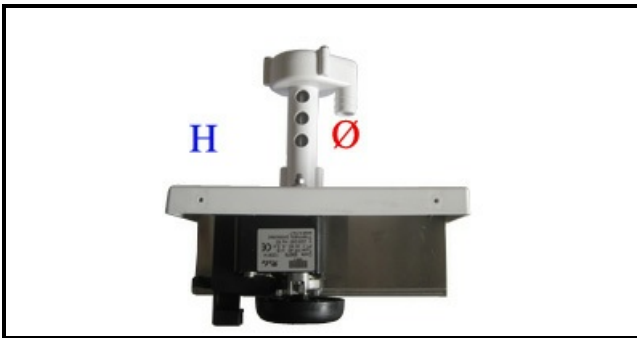

1103003

# ICE MAKER PUMP NTF

Date: 05-04-2025

ORIGINAL  
**OSP**  
SPARE PARTS

## Technical data

HEIGHT MM	H=210mm
DIAMETER SUCTION mm	d. 16mm
KILOWATT KW	KW0,55
MONOPHASE	230V