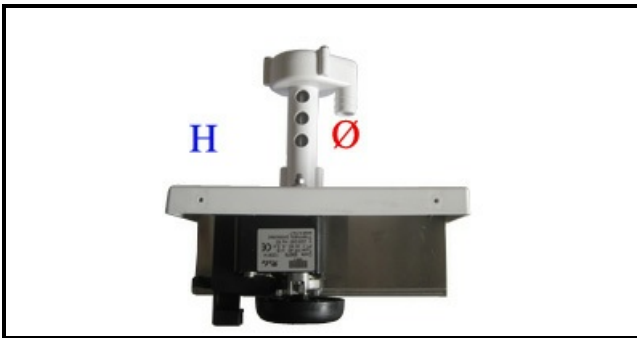

1103255

PUMP 70W 220/50 - SL 140/200

Date: 06-04-2025

ORIGINAL
OSP
SPARE PARTS

Technical data

HEIGHT MM	H=210mm
DIAMETER FLOW mm	Ø16mm
KILOWATT KW	KW=0,07
MONOPHASE	230V

Manufacturer code

N.T.F. SRL
BREMA GROUP S.P.A.
N.T.F. SRL
EURFRIGOR - BRICE ITALIA SRL