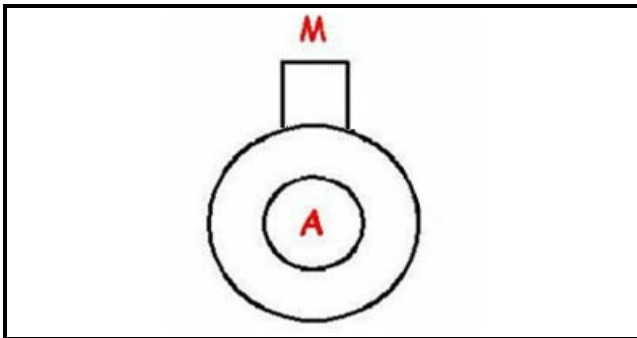

1203113

PUMP ASSEMBLY 220/50 ISOLATA

Date: 22-01-2025

ORIGINAL
OSP
SPARE PARTS

Technical data

DIAMETER SUCTION mm	A=24mm
DIAMETER FLOW mm	M=24mm
KILOWATT KW	KW=0,03
MONOPHASE	220V
HERTZ -HZ-	Hz=50

Manufacturer code