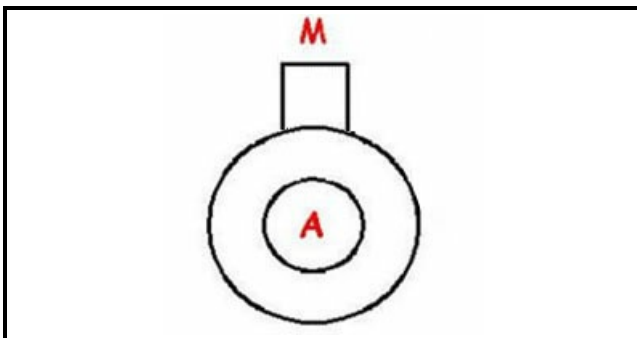

1203113

PUMP ASSEMBLY 220/50 ISOLATA

Date: 04-03-2025

ORIGINAL
OSP
SPARE PARTS

Technical data

DIAMETER SUCTION mm	A=24mm
DIAMETER FLOW mm	M=24mm
KILOWATT KW	KW=0,03
MONOPHASE	220V
HERTZ -HZ-	Hz=50

Manufacturer code