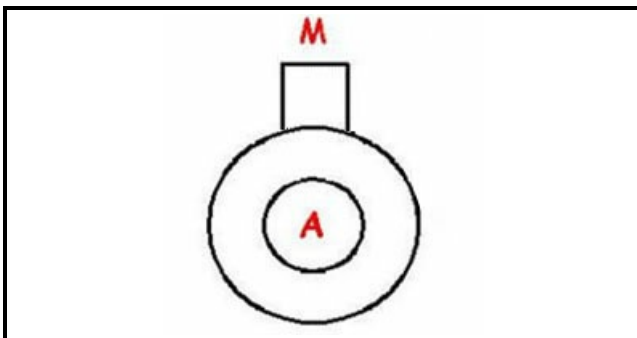

1203113

PUMP ASSEMBLY 220/50 ISOLATA

Date: 15-11-2024

ORIGINAL
OSP
SPARE PARTS

Technical data

DIAMETER SUCTION mm	A=24mm
DIAMETER FLOW mm	M=24mm
KILOWATT KW	KW=0,03
MONOPHASE	220V
HERTZ -HZ-	Hz=50

Manufacturer code