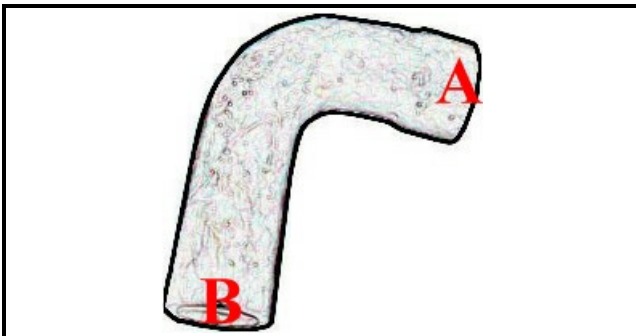

### Technical data

MINIMUM INTERNAL DIAMETER mm	A=16mm
MAXIMUM INTERNAL DIAMETER mm	B=16mm
NUMBER OF WAYS	2 VIE/WAYS