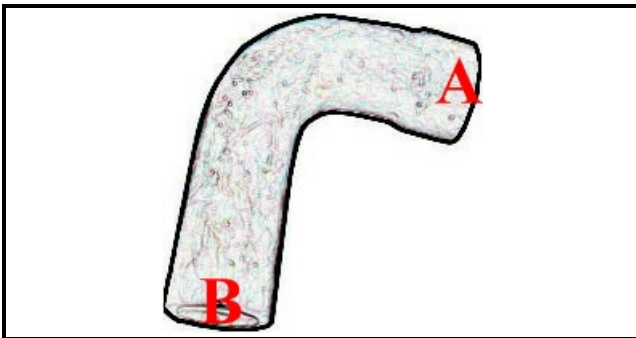

### Technical data

MINIMUM INTERNAL DIAMETER mm	A=16mm
MAXIMUM INTERNAL DIAMETER mm	B=16mm
NUMBER OF WAYS	2 VIE/WAYS