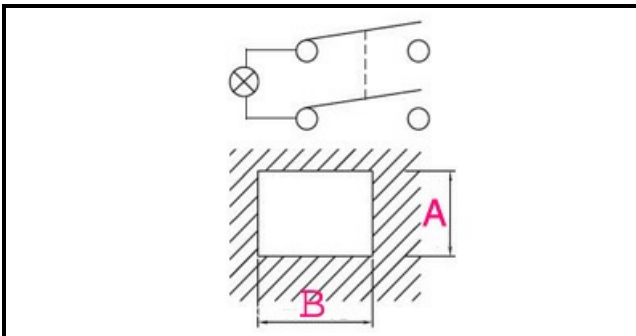

1105008

GREEN SWITCH 4 POLES

Date: 24-11-2024

Technical data

DEPTH MM	B=30mm
WIDTH MM	A=22mm
NUMBER OF POLES	POLI/POLES=4
NUMBER OF POSITIONS	0-1
COLOR	VERDE/GREEN
VOLT	230V

Manufacturer code

BERTO'S SPA
GIGA GRANDI CUCINE SRL
DIHR - ALI GROUP SRL A SOCIO UNICO
ADLER S.P.A.
ELECTROLUX PROFESSIONAL S.P.A.
ELECTROLUX PROFESSIONAL S.P.A.
LOTUS SPA
MARENO ALI GROUP SRL A SOCIO UNICO
BREMA GROUP S.P.A.
RANCILIO GROUP SPA CON SOCIO UNICO
ARISTARCO / KASTEL S.P.A.
ARISTARCO / KASTEL S.P.A.