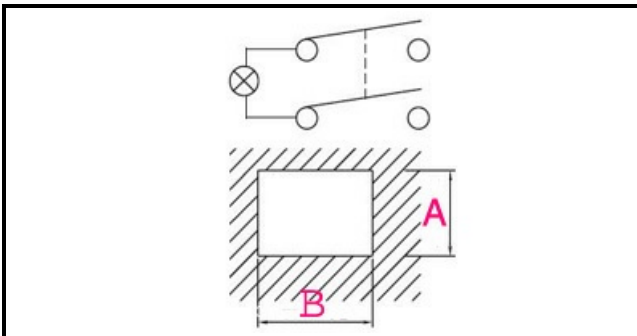

## Technical data

|                     |              |
|---------------------|--------------|
| DEPTH MM            | B=30mm       |
| WIDTH MM            | A=22mm       |
| NUMBER OF POLES     | POLI/POLES=4 |
| NUMBER OF POSITIONS | 0-1          |
| COLOR               | VERDE/GREEN  |
| VOLT                | 230V         |