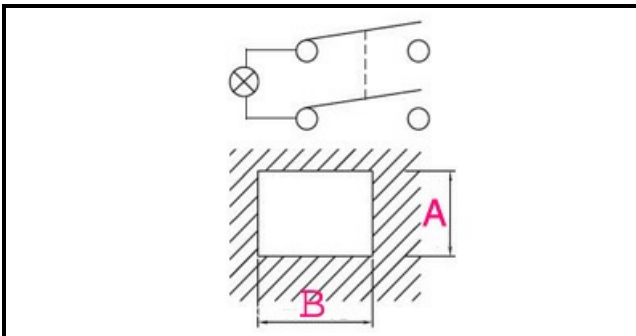

1105008

GREEN SWITCH 4 POLES

Date: 14-11-2024

Technical data

DEPTH MM	B=30mm
WIDTH MM	A=22mm
NUMBER OF POLES	POLI/POLES=4
NUMBER OF POSITIONS	0-1
COLOR	VERDE/GREEN
VOLT	230V

Manufacturer code

BERTO'S SPA
GIGA GRANDI CUCINE SRL
DIHR - ALI GROUP SRL A SOCIO UNICO
ADLER S.P.A.
ELECTROLUX PROFESSIONAL S.P.A.
ELECTROLUX PROFESSIONAL S.P.A.
LOTUS SPA
MARENO ALI GROUP SRL A SOCIO UNICO
BREMA GROUP S.P.A.
RANCILIO GROUP SPA CON SOCIO UNICO
ARISTARCO / KASTEL S.P.A.
ARISTARCO / KASTEL S.P.A.