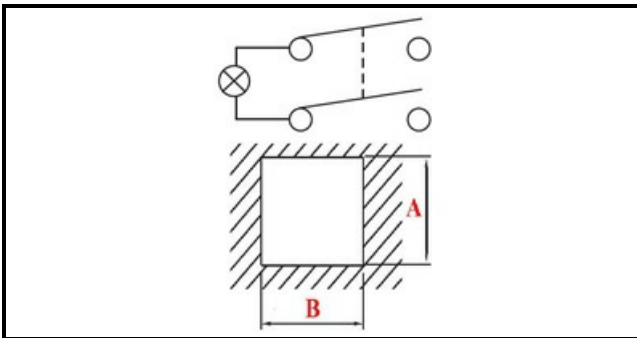

1105308

GREEN BIPOLAR SWITCH

Date: 24-11-2024

ORIGINAL
OSP
SPARE PARTS

Technical data

DEPTH MM	B=25mm
WIDTH MM	A=25mm
NUMBER OF POLES	POLI/POLES=4
NUMBER OF POSITIONS	0-1
COLOR	VERDE/GREEN
VOLT	250V

Manufacturer code