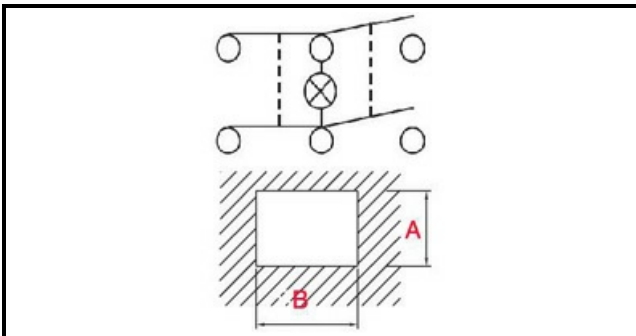

1105339

SWITCH 'ECONOMY-FULL'

Date: 22-12-2024

**Technical data**

DEPTH MM	B=30mm
WIDTH MM	A=22mm
NUMBER OF POLES	POLI/POLES=6
NUMBER OF POSITIONS	0-1
COLOR	VERDE/GREEN
VOLT	230V

Manufacturer code

BREMA GROUP S.P.A.
N.T.F. SRL
EURFRIGOR - BRICE ITALIA SRL