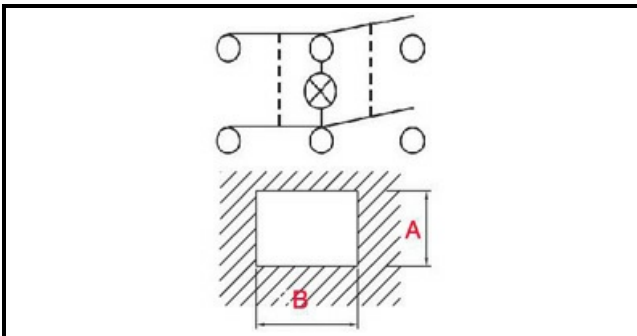

1105339

**SWITCH 'ECONOMY-FULL'**

Date: 14-11-2024

**Technical data**

DEPTH MM	B=30mm
WIDTH MM	A=22mm
NUMBER OF POLES	POLI/POLES=6
NUMBER OF POSITIONS	0-1
COLOR	VERDE/GREEN
VOLT	230V

**Manufacturer code**

BREMA GROUP S.P.A.
N.T.F. SRL
EURFRIGOR - BRICE ITALIA SRL