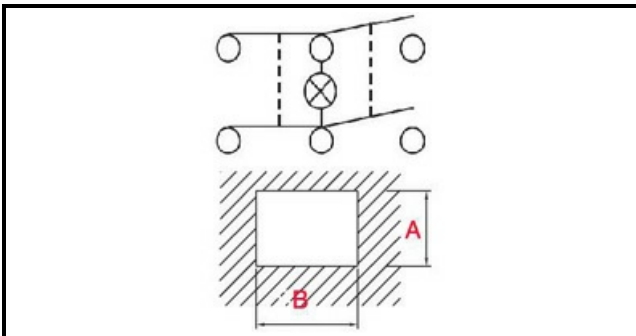

1105339

SWITCH 'ECONOMY-FULL'

Date: 04-03-2025

**Technical data**

DEPTH MM	B=30mm
WIDTH MM	A=22mm
NUMBER OF POLES	POLI/POLES=6
NUMBER OF POSITIONS	0-1
COLOR	VERDE/GREEN
VOLT	230V

Manufacturer code

BREMA GROUP S.P.A.
N.T.F. SRL
EURFRIGOR - BRICE ITALIA SRL