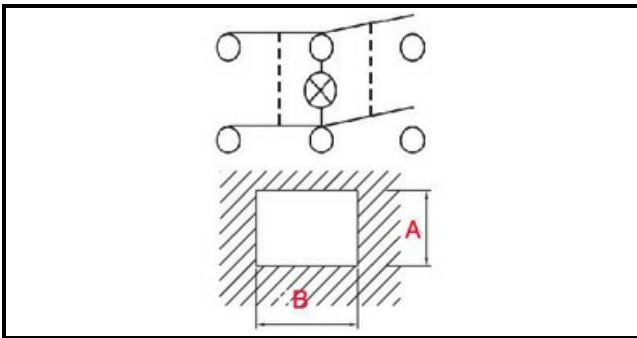

1105339

SWITCH 'ECONOMY-FULL'

Date: 05-04-2025

Technical data

DEPTH MM	B=30mm
WIDTH MM	A=22mm
NUMBER OF POLES	POLI/POLES=6
NUMBER OF POSITIONS	0-1
COLOR	VERDE/GREEN
VOLT	230V

Manufacturer code

BREMA GROUP S.P.A.
N.T.F. SRL
EURFRIGOR - BRICE ITALIA SRL