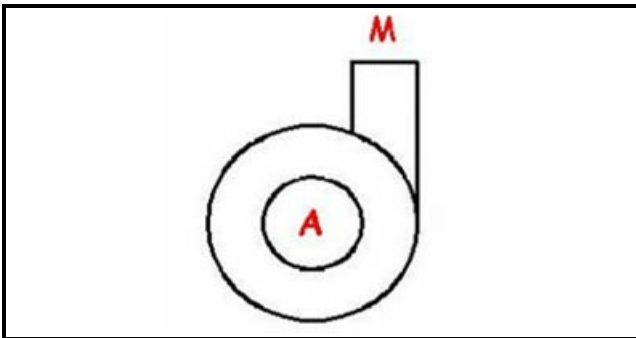

1203022

PUMP 220-240V50HZ 100W

Date: 22-12-2024

ORIGINAL
OSP
SPARE PARTS**Technical data**

DIAMETER SUCTION mm	A=25mm
DIAMETER FLOW mm	M=24mm
KILOWATT KW	KW=0,100
MONOPHASE	230V
DIRECTION OF ROTATION RIGHT	DX / RIGHT