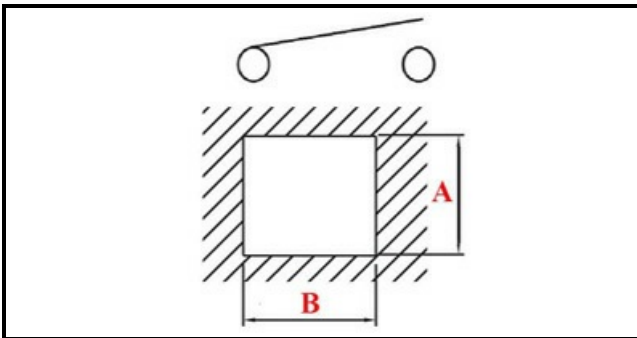

1108214

PUSH BUTTON

Date: 22-12-2024

**ORIGINAL
OSP
SPARE PARTS****Technical data**

DEPTH MM	B=28mm
WIDTH MM	A=11mm
NUMBER OF POLES	poles=2
FASTON MM	6,3mm

Manufacturer code

CASTEL MAC SRL
SCOTSMAN ICE Srl.
BAR LINE DIV. DELLA FRIMONT SPA