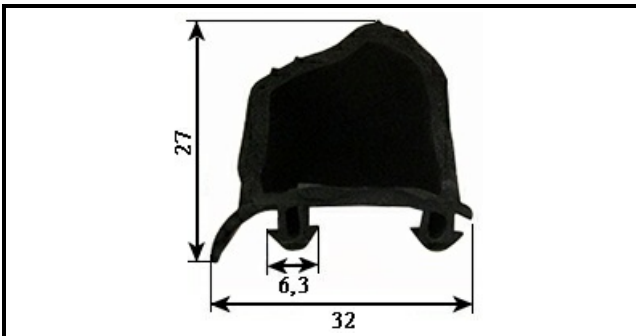

2103866

DOOR GASKET INCOLD BIGA 2Q.LI-MIN

Date: 04-03-2025

ORIGINAL
OSP
SPARE PARTS

Technical data

LONG SIDE mm	L5200mm
--------------	---------

Manufacturer code

CASTEL MAC SRL
