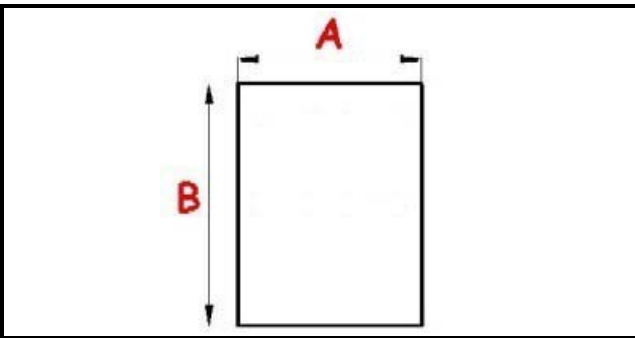

4137044

GRILL 180

Date: 06-04-2025

ORIGINAL
OSP
SPARE PARTS

Technical data

MATERIAL	INOX
LONG SIDE mm	B=700mm
SHORT SIDE mm	A=533mm

Manufacturer code

CB SRL