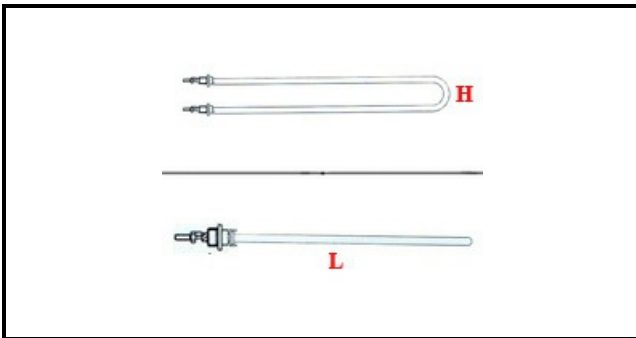

# HEATING ELEMENT 230V 1500W CB L580

Date: 22-11-2024

ORIGINAL  
**OSP**  
SPARE PARTS

## Technical data

DEPTH MM	L=580mm
WIDTH MM	H=45mm
ELEMENTS	ELEMENTI/ELEMENTS=1
DIAMETER mm	Ø=14mm
KILOWATT KW	KW=1,5
WATT	WATT=1500
MONOPHASE	MONOPHASE
THREAD MA	M14X1,5
NUMBER OF POLES	POLI/POLES=2
DRY HEATING ELEMENT	SECCO/DRY