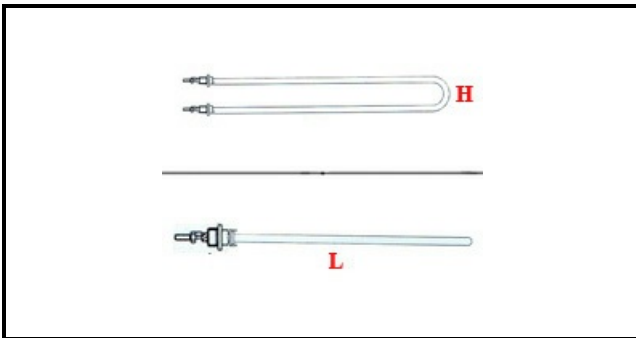

# HEATING ELEMENT 230V 1500W CB L580

Date: 22-12-2024

ORIGINAL  
**OSP**  
SPARE PARTS

## Technical data

DEPTH MM	L=580mm
WIDTH MM	H=45mm
ELEMENTS	ELEMENTI/ELEMENTS=1
DIAMETER mm	Ø=14mm
KILOWATT KW	KW=1,5
WATT	WATT=1500
MONOPHASE	MONOPHASE
THREAD MA	M14X1,5
NUMBER OF POLES	POLI/POLES=2
DRY HEATING ELEMENT	SECCO/DRY