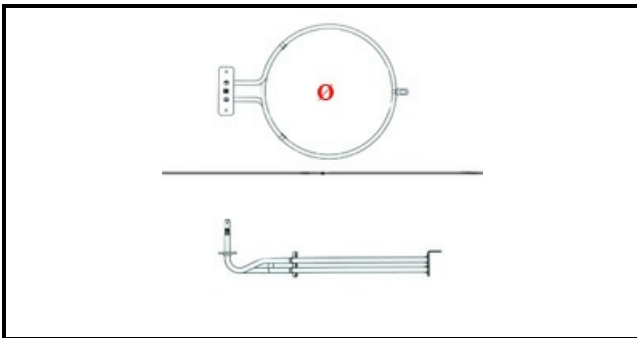

1101334

HEATING ELEMENT 230V 2580W CB

Date: 25-11-2024

ORIGINAL
OSP
SPARE PARTS

Technical data

| | |
|----------------------|--|
| ELEMENTS | ELEMENTI/ELEMENTS=1 |
| SQUARE FLANGE | RETTANGOLARE/SQUARE FLANGE=100X22mm |
| EXTERNAL DIAMETER mm | Ø=190mm |
| KILOWATT KW | KW=2,58 |
| WATT | WATT=2580 |
| MONOPHASE | MONOFASE/MONOPHASE |
| NUMBER OF POLES | POLI/POLES=2 |
| NUMBER OF HOLES | FORI/HOLES=2 |
| DRY HEATING ELEMENT | SECCO/DRY |
| INTERNAL DIAMETER mm | Ø=178mm |