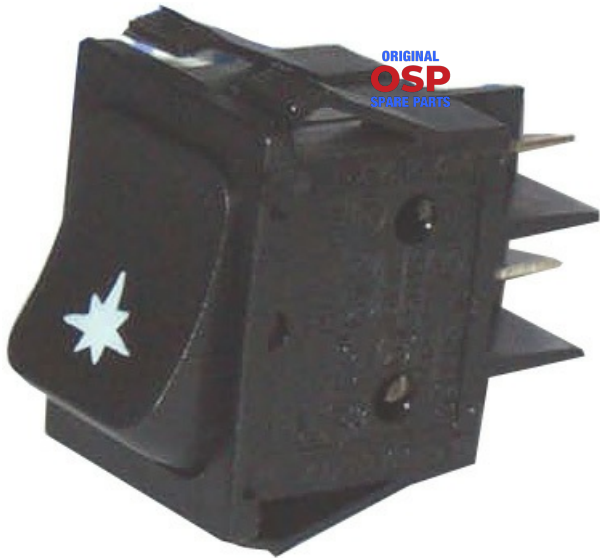

1132015

PIEZO PUSH-BUTTON CB

Date: 18-04-2025

Manufacturer code

CB SRL