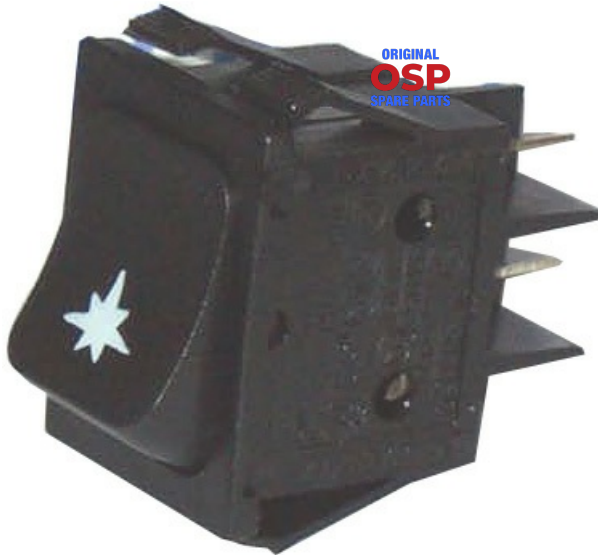

1132015

PIEZO PUSH-BUTTON CB

Date: 27-02-2025

Manufacturer code

CB SRL